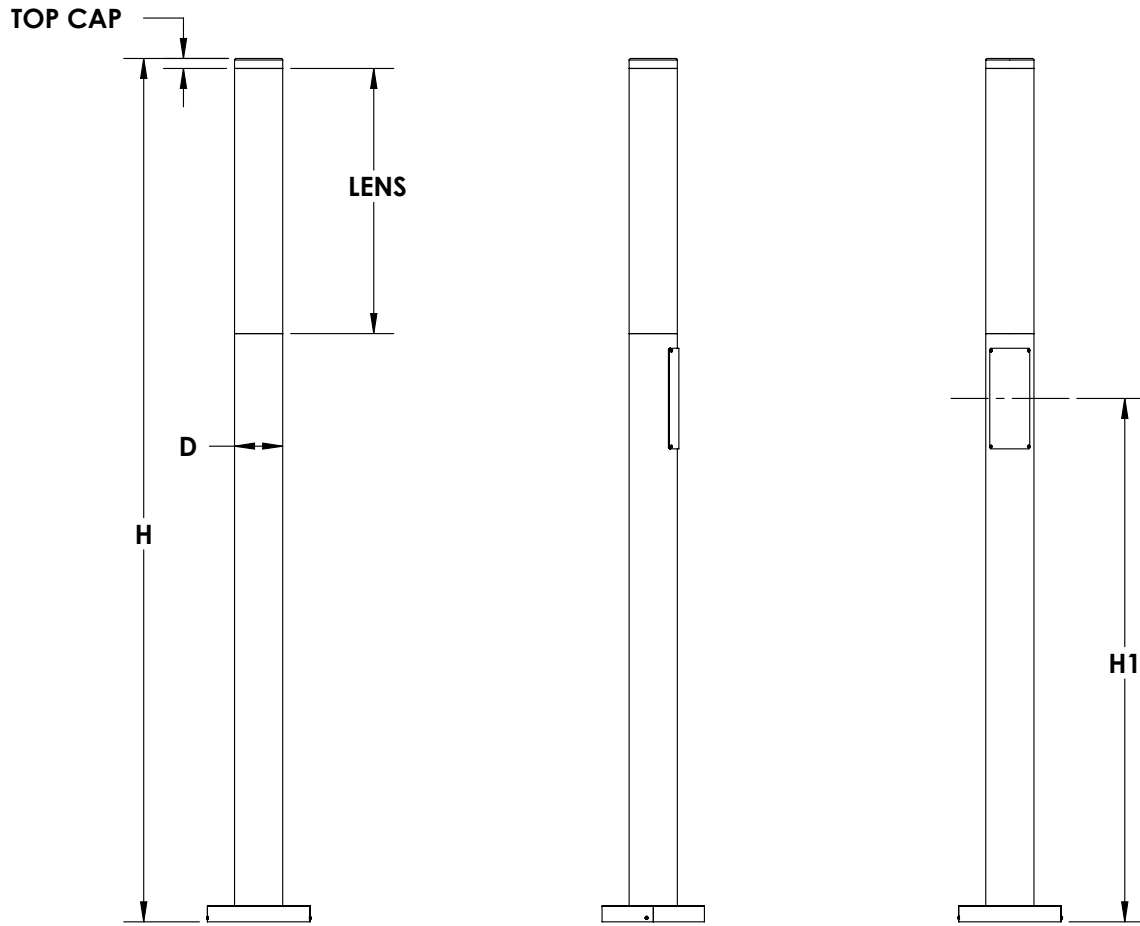

DIMENSIONS

SURFACE MOUNT

D - COLUMN DIAMETER
H - TOTAL HEIGHT FROM GROUND LEVEL
H1 - HEIGHT TO CENTER OF HAND HOLE