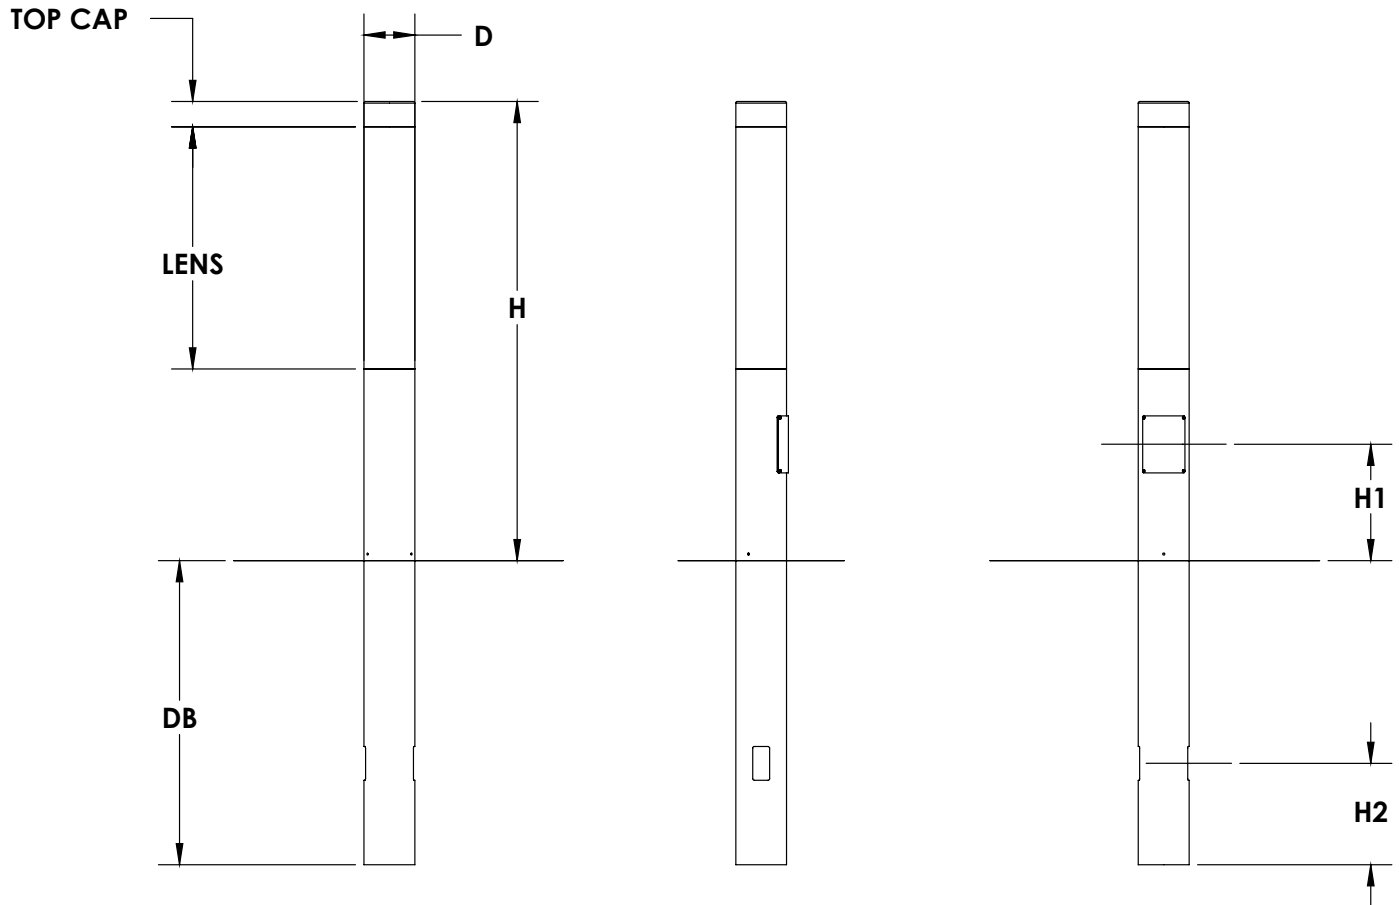

Light Columns

LED Light Columns

Watts 18W, 30W, 60W other wattages available

Height 8ft, 10ft, 12ft
Other Sizes Available

Mounting Direct Burial, Surface Mount

Diameter 6" Standard, Custom Sizes Available

Voltage 120-277V, 347V

CUSTOM OPTIONS

MOUNTING

DIMENSIONS

DIRECT BURIAL

- D - COLUMN DIAMETER
- DB - DIRECT BURIAL - LENGTH UNDER GROUND
- H - HEIGHT ABOVE GROUND
- H1 - HEIGHT FROM GROUND LEVEL TO CENTER OF HAND HOLE
- H2 - HEIGHT FROM BOTTOM OF ALUMINUM TUBE TO LINE CABLES' OPENINGS