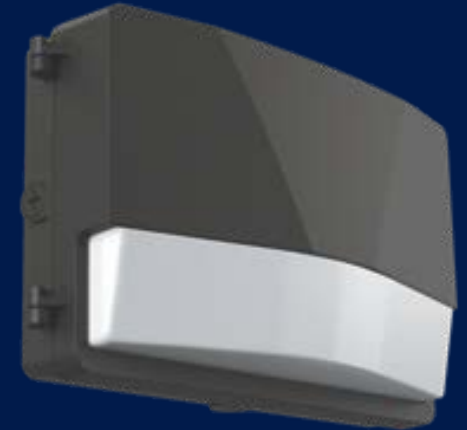

FULL CUT OFF (WPF-LED)

Full cutoff light fixture, a luminaire designed and installed in such a manner that all light emitted from the luminaire, indirectly by reflection or refraction from any part of the fixture, is protected below the horizontal plane through the fixture's lowest light emitting part. Often used where light trespass is an issue.

*Only available in clear polycarbonate lens

SEMI CUT OFF (WPS-LED)

Semi cutoff wall pack is often used for a broad street and entryways or walkways, It is designed to **direct light forward throw**, much more further than LED full cutoff wall pack as a perimeter lighting. You can see that these wall pack fixture is often installed a little higher on the outside wall in order to illuminate to far distance.

*Only available in frosted polycarbonate lens